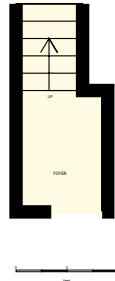

Summit Place 2B

Total Exterior Area Above Grade 1067 sq. ft.

Ground Floor
Exterior Area 73 sq. ft.

Main Floor
Exterior Area 994 sq. ft.

Summit Place 2B

PREPARED FOR:
Rockies Rentals

Ground Floor

Interior Area 56 sq. ft.
Exterior Area 73 sq. ft.

 Included Area

PREPARED:
Jul, 2017

Colored regions are included in total floor area. All room dimensions and floor areas must be considered approximate and are subject to independent verification. For method of measurement please see <https://youriguide.com/measure/>.

Summit Place 2B

PREPARED FOR:
Rockies Rentals

Main Floor

Interior Area 925 sq. ft.
Exterior Area 994 sq. ft.

 Included Area

PREPARED:
Jul, 2017

Colored regions are included in total floor area. All room dimensions and floor areas must be considered approximate and are subject to independent verification. For method of measurement please see <https://youriguide.com/measure/>.