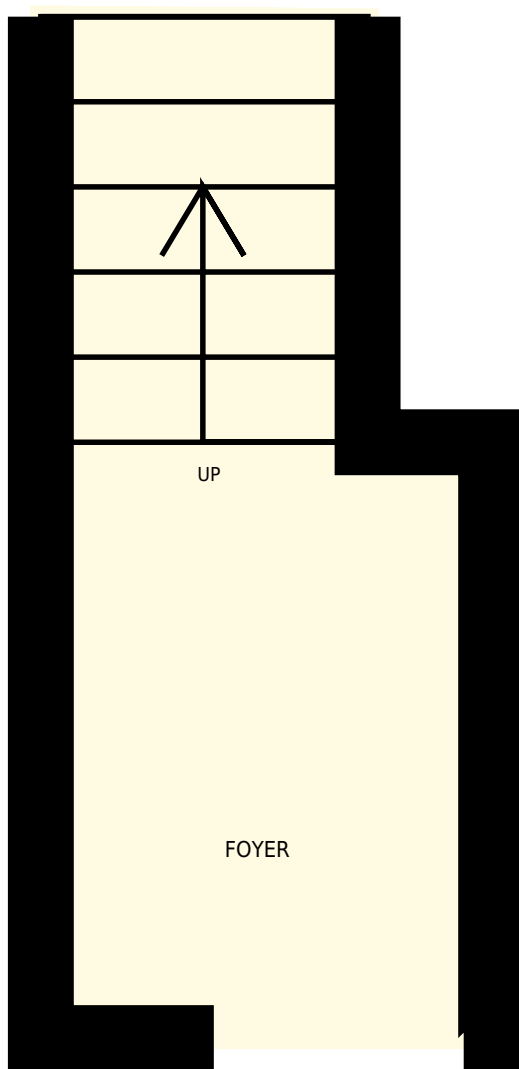

Summit Place 2B

Total Exterior Area Above Grade 1067 sq. ft.

Ground Floor
Exterior Area 73 sq. ft.

Main Floor
Exterior Area 994 sq. ft.

Summit Place 2B

PREPARED FOR:
Rockies Rentals

Ground Floor

Interior Area 56 sq. ft.
Exterior Area 73 sq. ft.

 Included Area

PREPARED:
Jul, 2017

Colored regions are included in total floor area. All room dimensions and floor areas must be considered approximate and are subject to independent verification. For method of measurement please see <https://youriguide.com/measure/>.