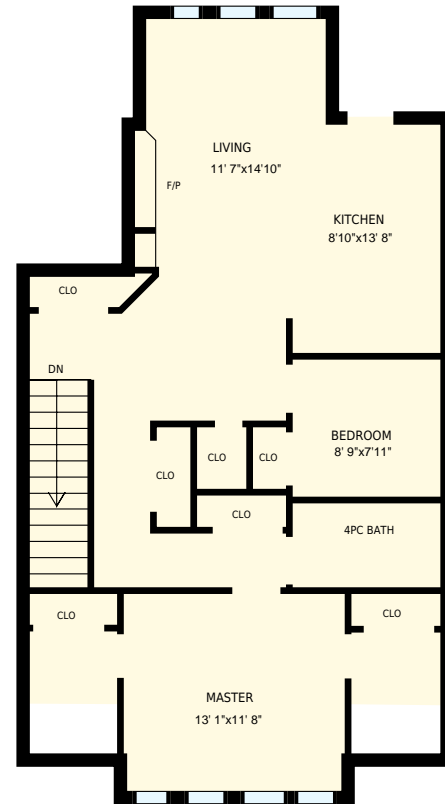

Summit Place 2B

Total Exterior Area Above Grade 1067 sq. ft.

Ground Floor
Exterior Area 73 sq. ft.

Main Floor
Exterior Area 994 sq. ft.

Summit Place 2B

PREPARED FOR:
Rockies Rentals

Ground Floor

Interior Area 56 sq. ft.
Exterior Area 73 sq. ft.

 Included Area

PREPARED:
Jul, 2017

Colored regions are included in total floor area. All room dimensions and floor areas must be considered approximate and are subject to independent verification. For method of measurement please see <https://youriguide.com/measure/>.

Summit Place 2B

PREPARED FOR:
Rockies Rentals

Main Floor

Interior Area 925 sq. ft.
Exterior Area 994 sq. ft.

 Included Area

PREPARED:
Jul, 2017

Colored regions are included in total floor area. All room dimensions and floor areas must be considered approximate and are subject to independent verification. For method of measurement please see <https://youriguide.com/measure/>.