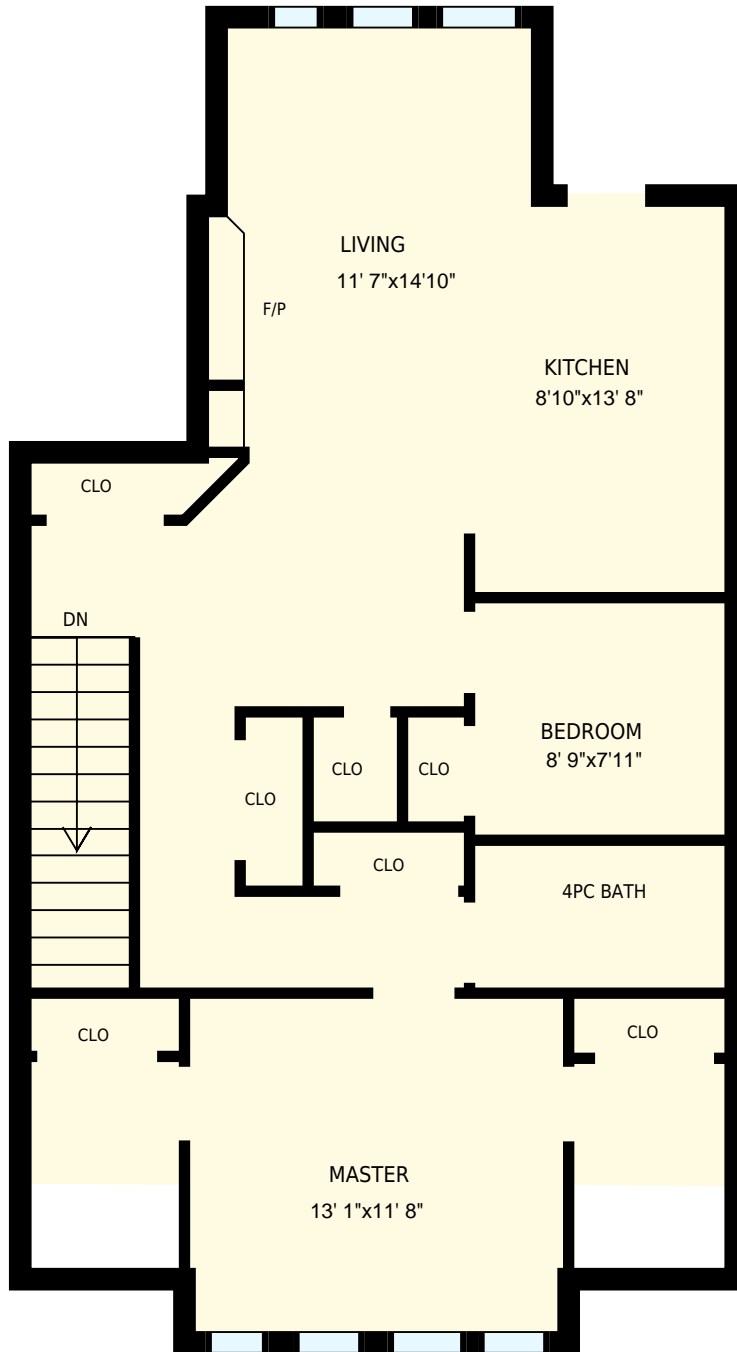

Summit Place 2B

Total Exterior Area Above Grade 1067 sq. ft.

Ground Floor
Exterior Area 73 sq. ft.

Main Floor
Exterior Area 994 sq. ft.

Summit Place 2B

PREPARED FOR:
Rockies Rentals

Ground Floor

Interior Area 56 sq. ft.
Exterior Area 73 sq. ft.

 Included Area

PREPARED:
Jul, 2017

Colored regions are included in total floor area. All room dimensions and floor areas must be considered approximate and are subject to independent verification. For method of measurement please see <https://youriguide.com/measure/>.

Summit Place 2B

PREPARED FOR:
Rockies Rentals

Main Floor

Interior Area 925 sq. ft.
Exterior Area 994 sq. ft.

 Included Area

PREPARED:
Jul, 2017

Colored regions are included in total floor area. All room dimensions and floor areas must be considered approximate and are subject to independent verification. For method of measurement please see <https://youriguide.com/measure/>.