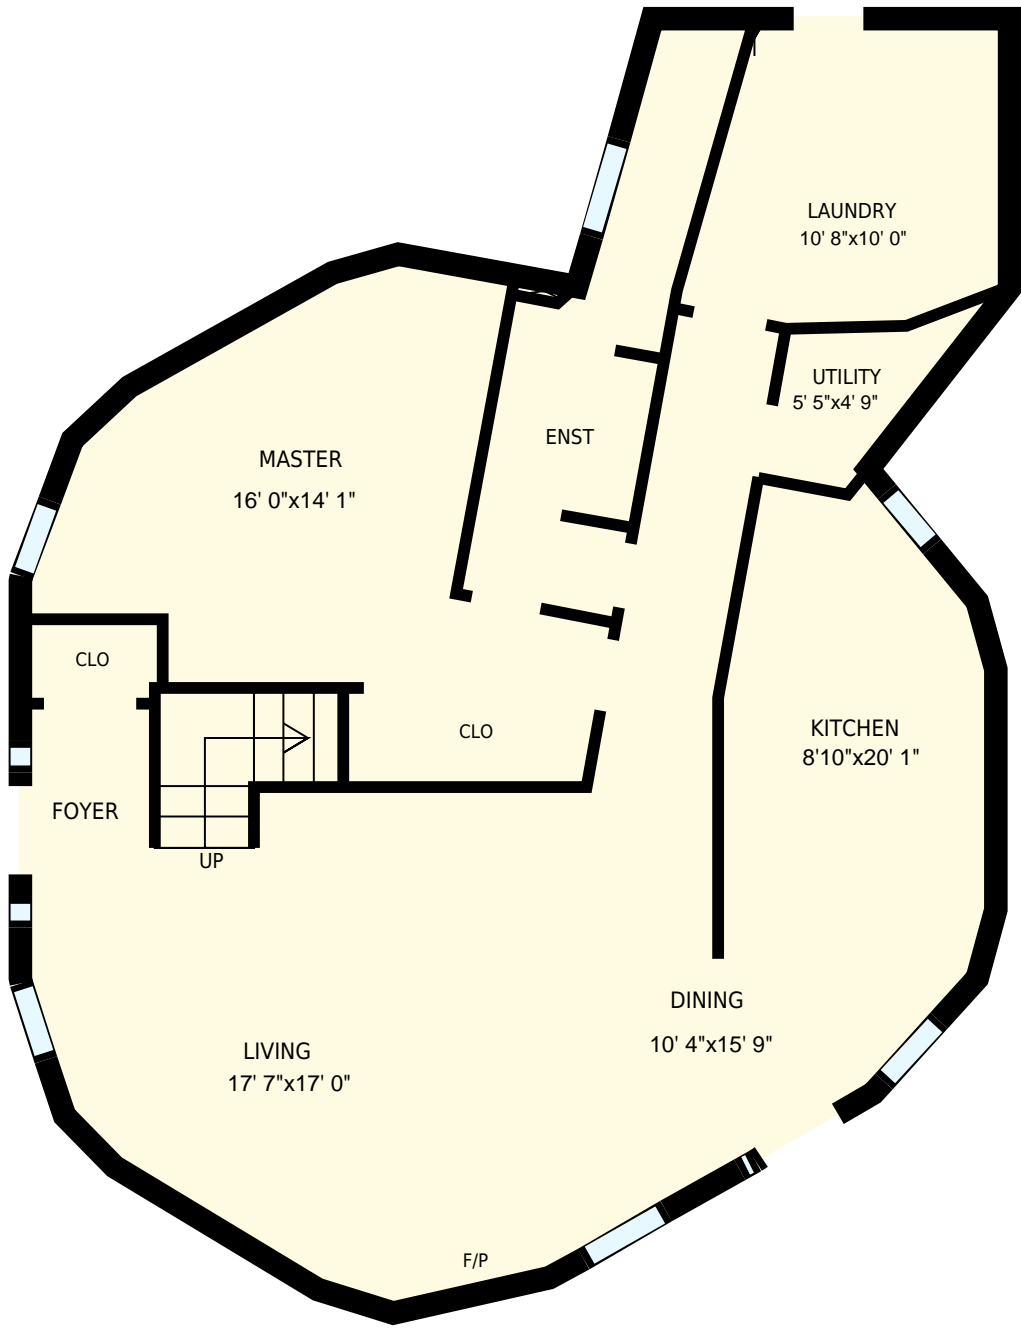

Crawford House

Total Exterior Area Above Grade 1831 sq. ft.

1st Floor
Exterior Area 1104 sq. ft.

2nd Floor
Exterior Area 726 sq. ft.

Crawford House 1st Floor		PREPARED FOR: Rockies Rentals
Interior Area Exterior Area	1039 sq. ft. 1104 sq. ft.	PREPARED: Jun, 2017
Colored regions are included in total floor area. All room dimensions and floor areas must be considered approximate and are subject to independent verification. For method of measurement please see https://youriguide.com/measure/ .		

Crawford House

PREPARED FOR:
Rockies Rentals

2nd Floor

Interior Area 658 sq. ft.
Exterior Area 726 sq. ft.

 Included Area

PREPARED:
Jun, 2017

Colored regions are included in total floor area. All room dimensions and floor areas must be considered approximate and are subject to independent verification. For method of measurement please see <https://youriguide.com/measure/>.