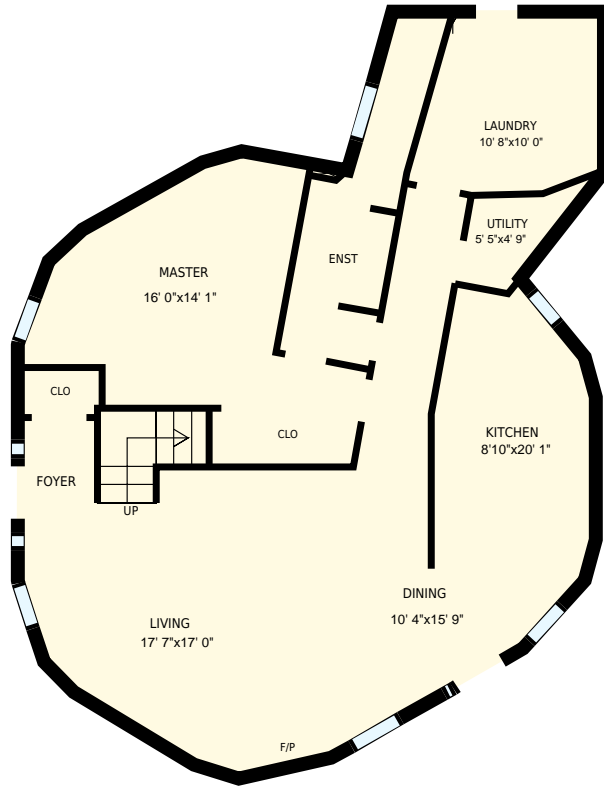

Crawford House

Total Exterior Area Above Grade 1831 sq. ft.

1st Floor
Exterior Area 1104 sq. ft.

2nd Floor
Exterior Area 726 sq. ft.

Crawford House 1st Floor		PREPARED FOR: Rockies Rentals
Interior Area Exterior Area	1039 sq. ft. 1104 sq. ft.	PREPARED: Jun, 2017
Colored regions are included in total floor area. All room dimensions and floor areas must be considered approximate and are subject to independent verification. For method of measurement please see https://youriguide.com/measure/ .		

Crawford House

PREPARED FOR:
Rockies Rentals

2nd Floor

Interior Area 658 sq. ft.
Exterior Area 726 sq. ft.

 Included Area

PREPARED:
Jun, 2017

Colored regions are included in total floor area. All room dimensions and floor areas must be considered approximate and are subject to independent verification. For method of measurement please see <https://youriguide.com/measure/>.