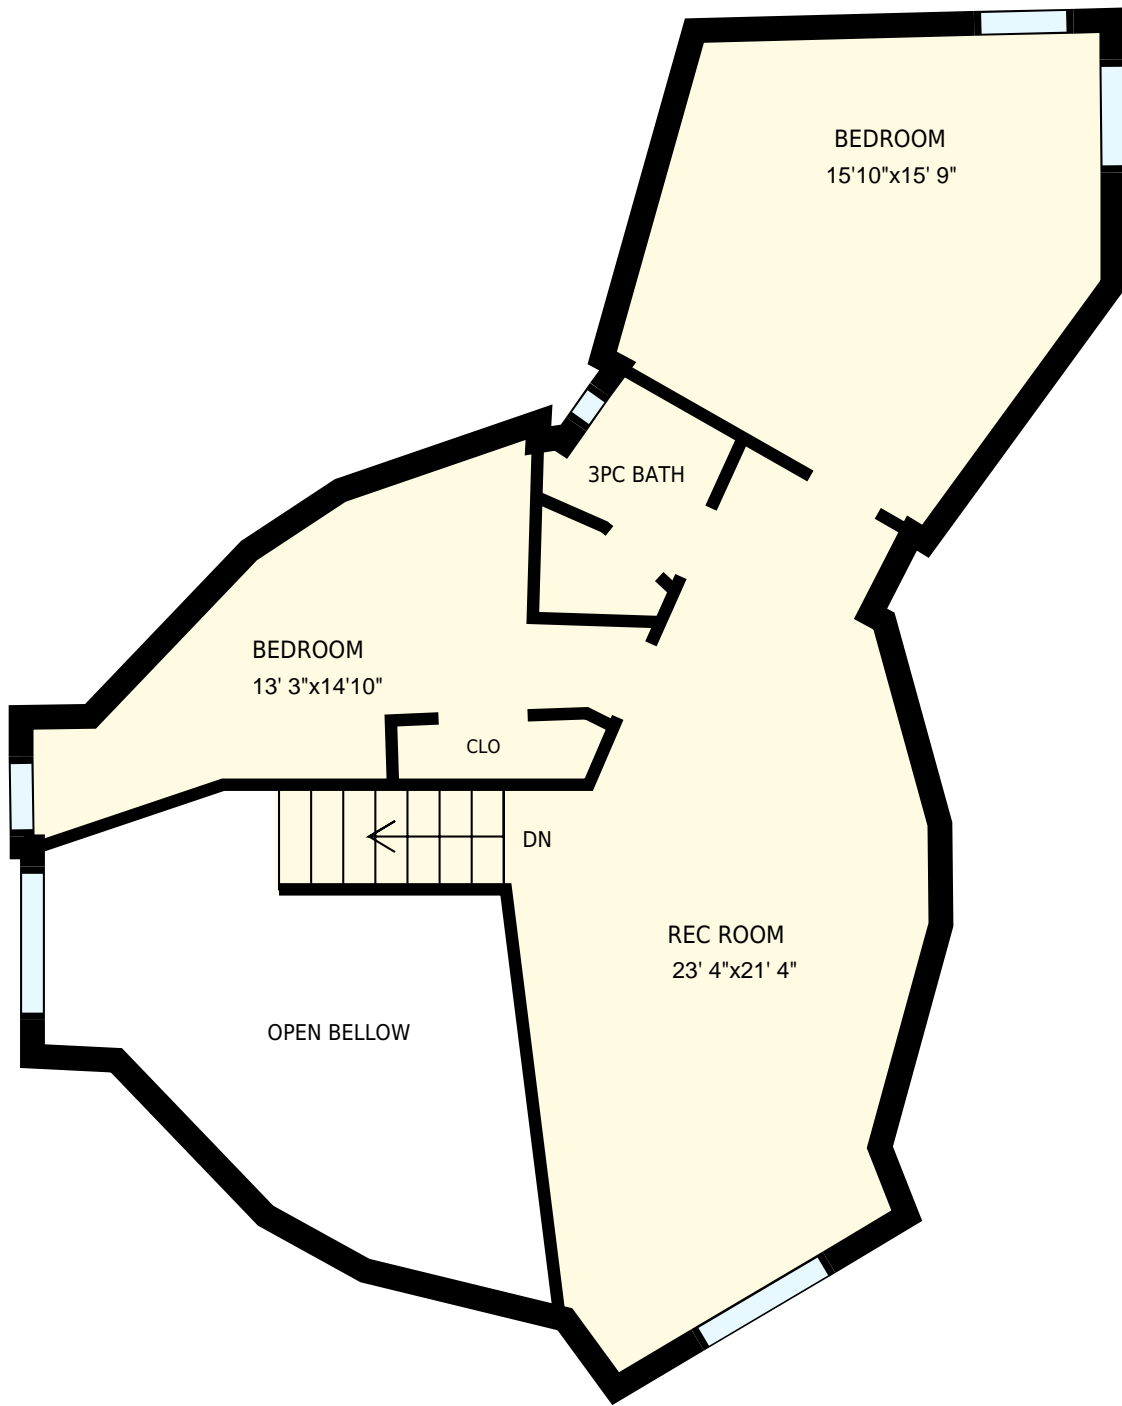

Crawford House

Total Exterior Area Above Grade 1831 sq. ft.

1st Floor
Exterior Area 1104 sq. ft.

2nd Floor
Exterior Area 726 sq. ft.

Crawford House 1st Floor		PREPARED FOR: Rockies Rentals
Interior Area Exterior Area	1039 sq. ft. 1104 sq. ft.	PREPARED: Jun, 2017
Colored regions are included in total floor area. All room dimensions and floor areas must be considered approximate and are subject to independent verification. For method of measurement please see https://youriguide.com/measure/ .		

Crawford House

PREPARED FOR:
Rockies Rentals

2nd Floor

Interior Area 658 sq. ft.
Exterior Area 726 sq. ft.

 Included Area

PREPARED:
Jun, 2017

Colored regions are included in total floor area. All room dimensions and floor areas must be considered approximate and are subject to independent verification. For method of measurement please see <https://youriguide.com/measure/>.