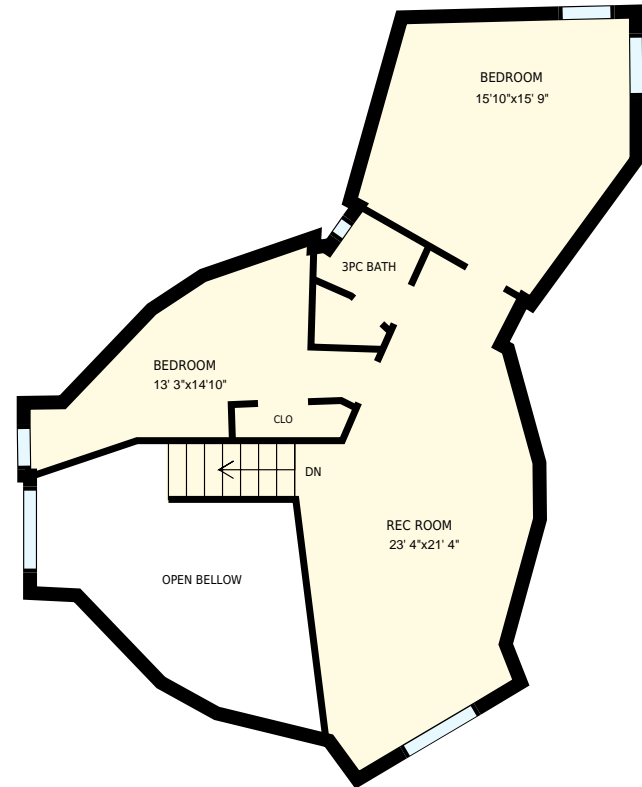

Crawford House

Total Exterior Area Above Grade 1831 sq. ft.

1st Floor
Exterior Area 1104 sq. ft.

2nd Floor
Exterior Area 726 sq. ft.

Crawford House 1st Floor		PREPARED FOR: Rockies Rentals
Interior Area Exterior Area	1039 sq. ft. 1104 sq. ft.	PREPARED: Jun, 2017
Colored regions are included in total floor area. All room dimensions and floor areas must be considered approximate and are subject to independent verification. For method of measurement please see https://youriguide.com/measure/ .		

Crawford House

PREPARED FOR:
Rockies Rentals

2nd Floor

Interior Area 658 sq. ft.
Exterior Area 726 sq. ft.

 Included Area

PREPARED:
Jun, 2017

Colored regions are included in total floor area. All room dimensions and floor areas must be considered approximate and are subject to independent verification. For method of measurement please see <https://youriguide.com/measure/>.