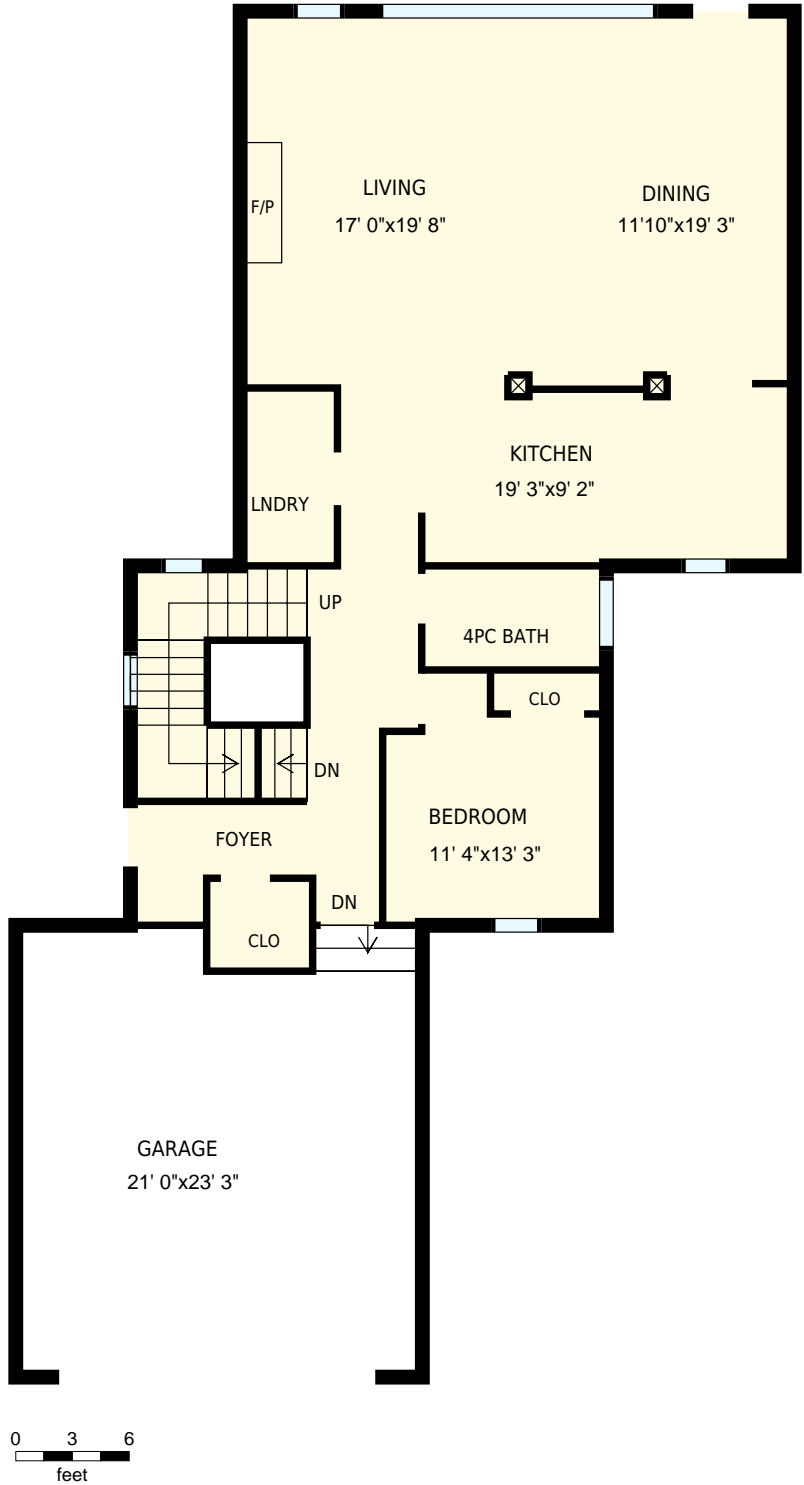

The Mountain View

Total Exterior Area Above Grade 2739 sq. ft.

Main Floor
Exterior Area 1403 sq. ft.

2nd Floor
Exterior Area 1335 sq. ft.

Basement
Exterior Area 1308 sq. ft.

The Mountain View
Main Floor

PREPARED FOR:
 Rockies Rentals

Interior Area 1306 sq. ft.
 Exterior Area 1403 sq. ft.

 Included Area

PREPARED:
 Jul, 2017

Colored regions are included in total floor area. All room dimensions and floor areas must be considered approximate and are subject to independent verification. For method of measurement please see <https://youriguide.com/measure/>.

The Mountain View
2nd Floor

PREPARED FOR:
Rockies Rentals

Interior Area 1229 sq. ft.
Exterior Area 1335 sq. ft.

Included Area

PREPARED:
Jul, 2017

Colored regions are included in total floor area. All room dimensions and floor areas must be considered approximate and are subject to independent verification. For method of measurement please see <https://youriguide.com/measure/>.

The Mountain View
Basement

PREPARED FOR:
Rockies Rentals

Interior Area 1227 sq. ft.
Exterior Area 1308 sq. ft.

 Included Area

PREPARED:
Jul, 2017

Colored regions are included in total floor area. All room dimensions and floor areas must be considered approximate and are subject to independent verification. For method of measurement please see <https://youriguide.com/measure/>.