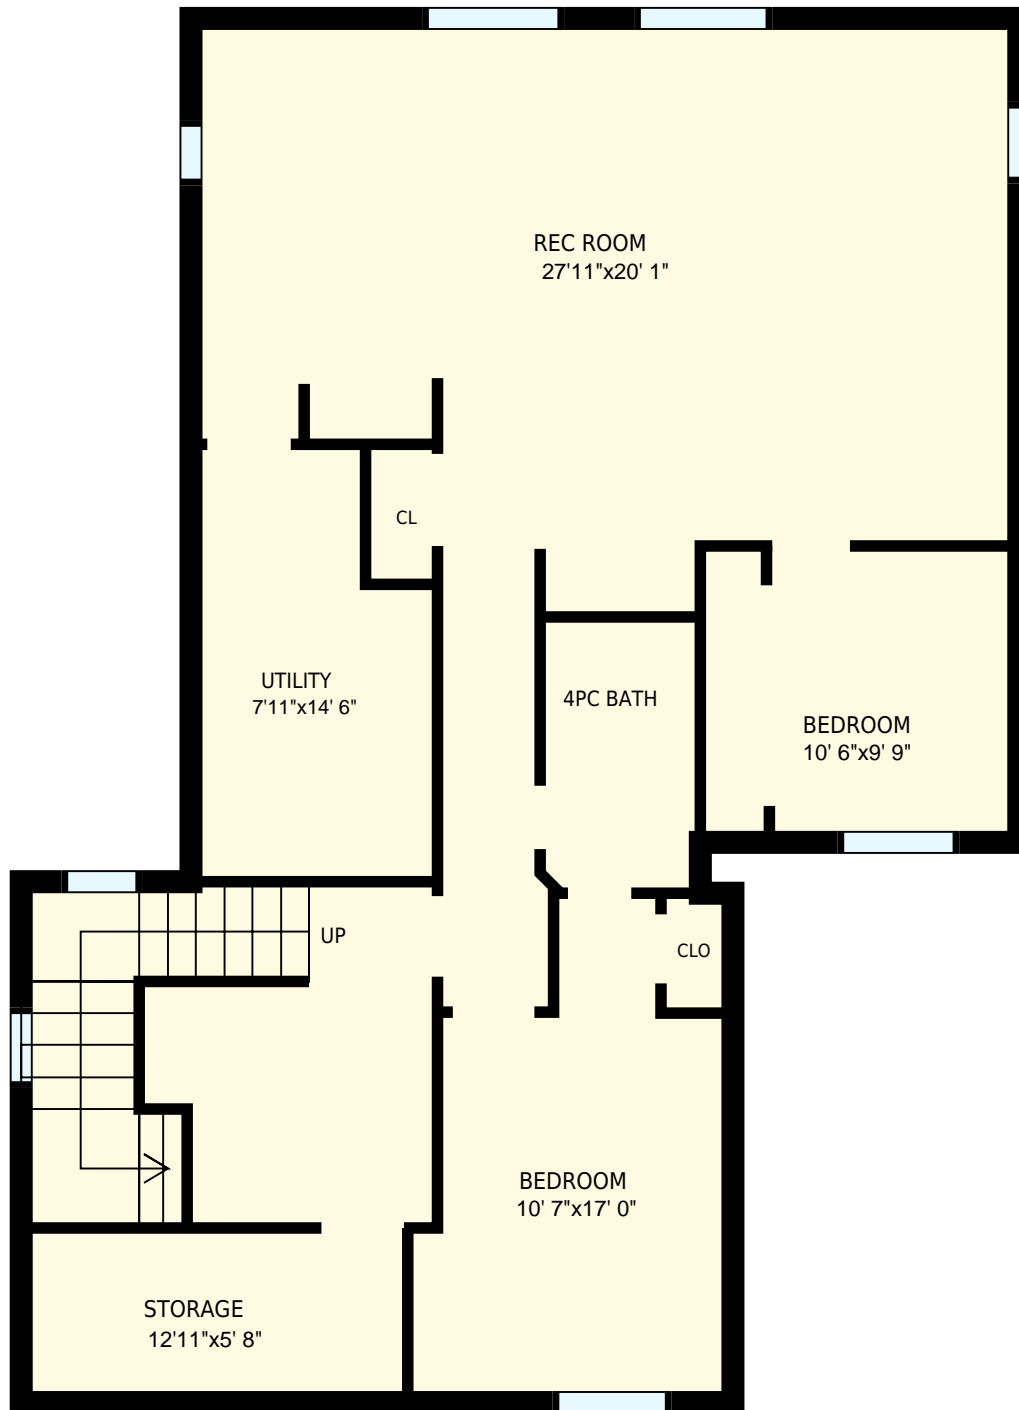

The Mountain View

Total Exterior Area Above Grade 2739 sq. ft.

Main Floor
Exterior Area 1403 sq. ft.

2nd Floor
Exterior Area 1335 sq. ft.

Basement
Exterior Area 1308 sq. ft.

The Mountain View
Main Floor

PREPARED FOR:
 Rockies Rentals

Interior Area 1306 sq. ft.
 Exterior Area 1403 sq. ft.

 Included Area

PREPARED:
 Jul, 2017

Colored regions are included in total floor area. All room dimensions and floor areas must be considered approximate and are subject to independent verification. For method of measurement please see <https://youriguide.com/measure/>.

The Mountain View
2nd Floor

PREPARED FOR:
Rockies Rentals

Interior Area 1229 sq. ft.
Exterior Area 1335 sq. ft.

Included Area

PREPARED:
Jul, 2017

Colored regions are included in total floor area. All room dimensions and floor areas must be considered approximate and are subject to independent verification. For method of measurement please see <https://youriguide.com/measure/>.

The Mountain View
Basement

PREPARED FOR:
Rockies Rentals

Interior Area 1227 sq. ft.
Exterior Area 1308 sq. ft.

 Included Area

PREPARED:
Jul, 2017

Colored regions are included in total floor area. All room dimensions and floor areas must be considered approximate and are subject to independent verification. For method of measurement please see <https://youriguide.com/measure/>.