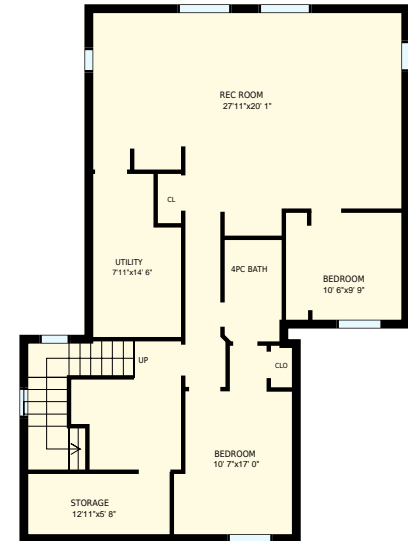

The Mountain View

Total Exterior Area Above Grade 2739 sq. ft.

Main Floor
Exterior Area 1403 sq. ft.

2nd Floor
Exterior Area 1335 sq. ft.

Basement
Exterior Area 1308 sq. ft.

The Mountain View
Main Floor

PREPARED FOR:
 Rockies Rentals

Interior Area 1306 sq. ft.
 Exterior Area 1403 sq. ft.

 Included Area

PREPARED:
 Jul, 2017

Colored regions are included in total floor area. All room dimensions and floor areas must be considered approximate and are subject to independent verification. For method of measurement please see <https://youriguide.com/measure/>.

The Mountain View
2nd Floor

PREPARED FOR:
Rockies Rentals

Interior Area 1229 sq. ft.
Exterior Area 1335 sq. ft.

Included Area

PREPARED:
Jul, 2017

Colored regions are included in total floor area. All room dimensions and floor areas must be considered approximate and are subject to independent verification. For method of measurement please see <https://youriguide.com/measure/>.

The Mountain View
Basement

PREPARED FOR:
Rockies Rentals

Interior Area 1227 sq. ft.
Exterior Area 1308 sq. ft.

 Included Area

PREPARED:
Jul, 2017

Colored regions are included in total floor area. All room dimensions and floor areas must be considered approximate and are subject to independent verification. For method of measurement please see <https://youriguide.com/measure/>.