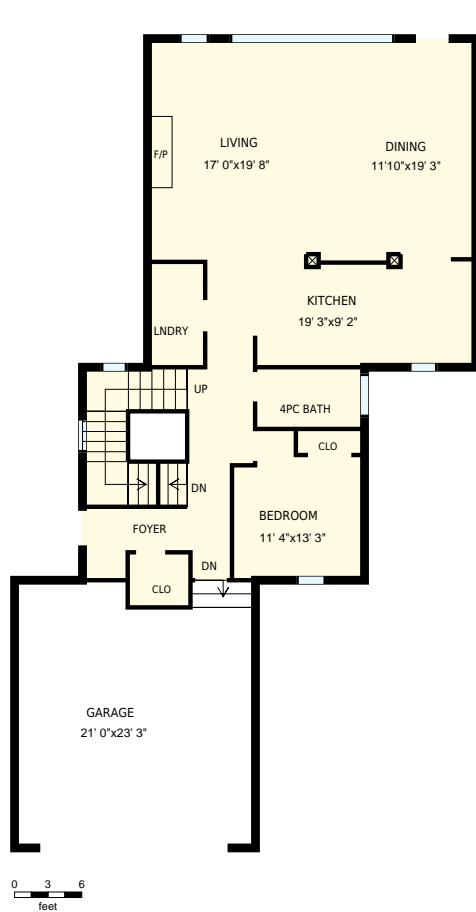

The Mountain View

Total Exterior Area Above Grade 2739 sq. ft.

Main Floor
Exterior Area 1403 sq. ft.

2nd Floor
Exterior Area 1335 sq. ft.

Basement
Exterior Area 1308 sq. ft.

The Mountain View
Main Floor

PREPARED FOR:
 Rockies Rentals

Interior Area 1306 sq. ft.
 Exterior Area 1403 sq. ft.

 Included Area

PREPARED:
 Jul, 2017

Colored regions are included in total floor area. All room dimensions and floor areas must be considered approximate and are subject to independent verification. For method of measurement please see <https://youriguide.com/measure/>.

The Mountain View
2nd Floor

PREPARED FOR:
Rockies Rentals

Interior Area 1229 sq. ft.
Exterior Area 1335 sq. ft.

Included Area

PREPARED:
Jul, 2017

Colored regions are included in total floor area. All room dimensions and floor areas must be considered approximate and are subject to independent verification. For method of measurement please see <https://youriguide.com/measure/>.

The Mountain View
Basement

PREPARED FOR:
Rockies Rentals

Interior Area 1227 sq. ft.
Exterior Area 1308 sq. ft.

 Included Area

PREPARED:
Jul, 2017

Colored regions are included in total floor area. All room dimensions and floor areas must be considered approximate and are subject to independent verification. For method of measurement please see <https://youriguide.com/measure/>.