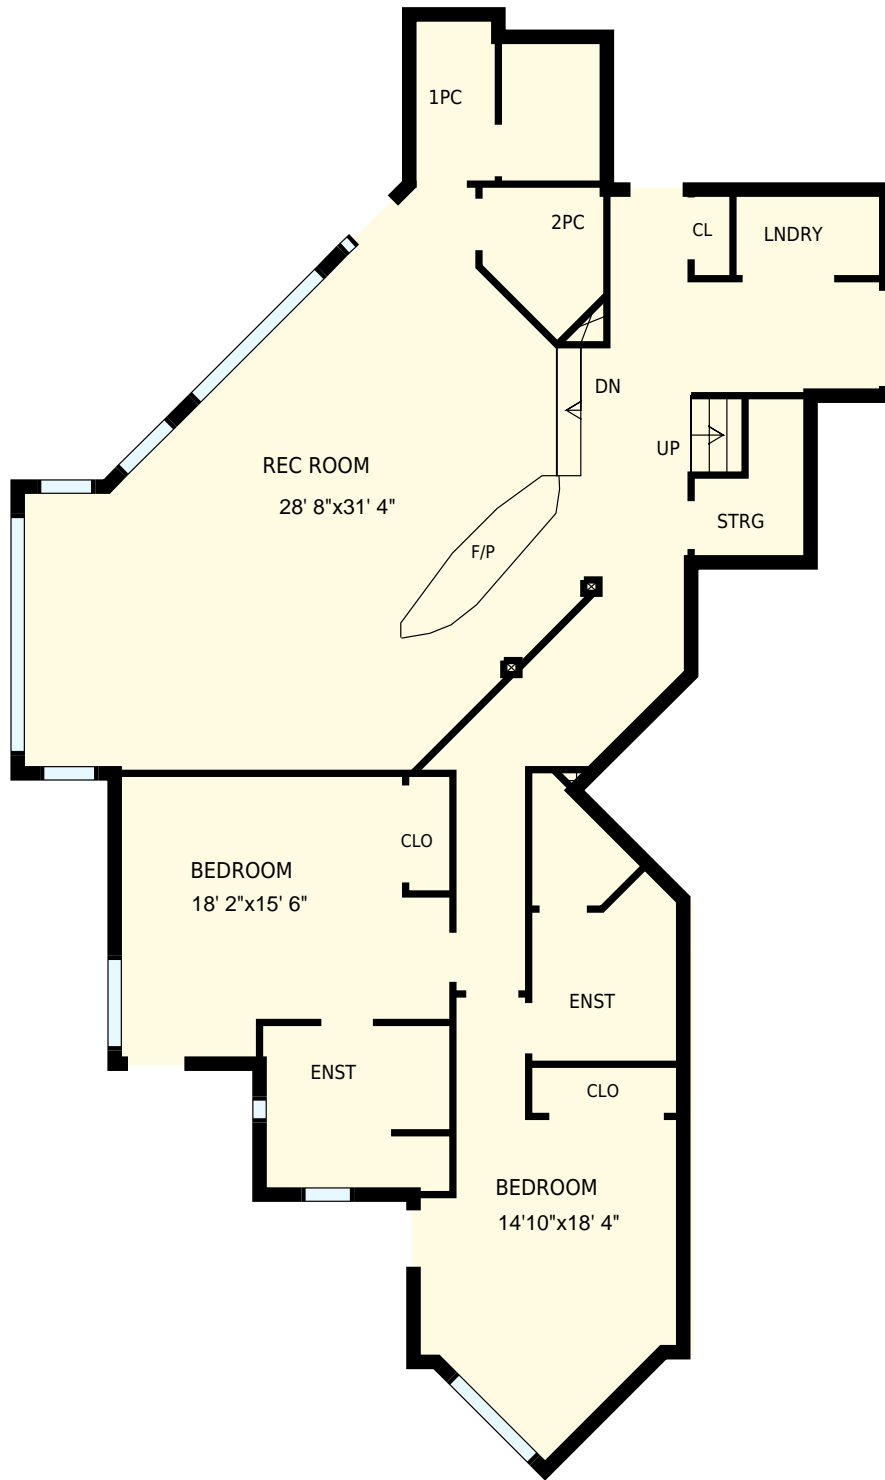

Sunshine Retreat

Total Exterior Area Above Grade 4837 sq. ft.

1st Floor
Exterior Area 2785 sq. ft.

2nd Floor
Exterior Area 2052 sq. ft.

Basement
Exterior Area 2092 sq. ft.

Colored regions are included in total floor area. All room dimensions and floor areas must be considered approximate and are subject to independent verification. For method of measurement please see <https://youriguide.com/measure/>.

Sunshine Retreat

PREPARED FOR:
Rockies Rentals

1st Floor

Interior Area 2606 sq. ft.
Exterior Area 2785 sq. ft.

Included Area

PREPARED:
Sep, 2017

Colored regions are included in total floor area. All room dimensions and floor areas must be considered approximate and are subject to independent verification. For method of measurement please see <https://youriguide.com/measure/>.

Sunshine Retreat

PREPARED FOR:
Rockies Rentals

2nd Floor

Interior Area 1902 sq. ft.
Exterior Area 2052 sq. ft.

 Included Area

PREPARED:
Sep, 2017

Colored regions are included in total floor area. All room dimensions and floor areas must be considered approximate and are subject to independent verification. For method of measurement please see <https://youriguide.com/measure/>.

Sunshine Retreat

PREPARED FOR:
Rockies Rentals

Basement

Interior Area 1974 sq. ft.
Exterior Area 2092 sq. ft.

 Included Area

PREPARED:
Sep, 2017

Colored regions are included in total floor area. All room dimensions and floor areas must be considered approximate and are subject to independent verification. For method of measurement please see <https://youriguide.com/measure/>.