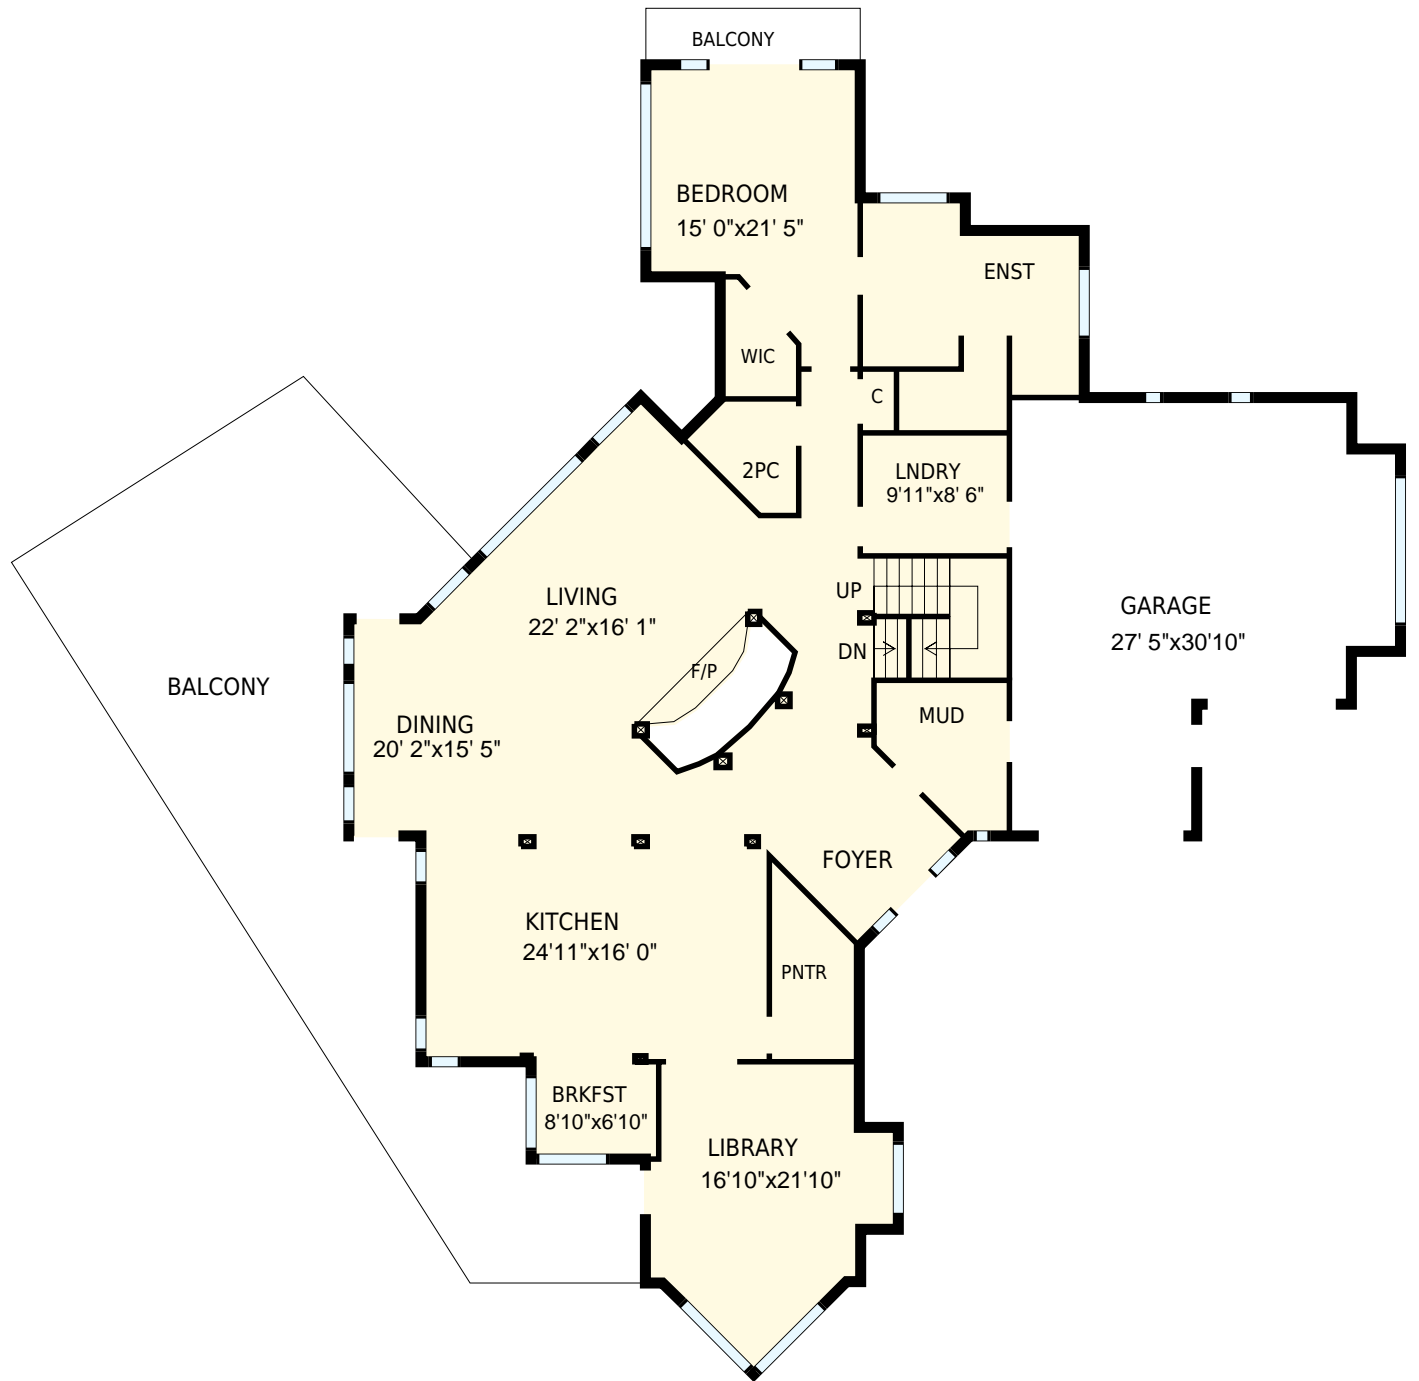

Sunshine Retreat

Total Exterior Area Above Grade 4837 sq. ft.

1st Floor
Exterior Area 2785 sq. ft.

2nd Floor
Exterior Area 2052 sq. ft.

Basement
Exterior Area 2092 sq. ft.

Colored regions are included in total floor area. All room dimensions and floor areas must be considered approximate and are subject to independent verification. For method of measurement please see <https://youriguide.com/measure/>.

Sunshine Retreat

PREPARED FOR:
Rockies Rentals

1st Floor

Interior Area 2606 sq. ft.
Exterior Area 2785 sq. ft.

Included Area

PREPARED:
Sep, 2017

Colored regions are included in total floor area. All room dimensions and floor areas must be considered approximate and are subject to independent verification. For method of measurement please see <https://youriguide.com/measure/>.

Sunshine Retreat

PREPARED FOR:
Rockies Rentals

2nd Floor

Interior Area 1902 sq. ft.
Exterior Area 2052 sq. ft.

 Included Area

PREPARED:
Sep, 2017

Colored regions are included in total floor area. All room dimensions and floor areas must be considered approximate and are subject to independent verification. For method of measurement please see <https://youriguide.com/measure/>.

Sunshine Retreat

PREPARED FOR:
Rockies Rentals

Basement

Interior Area 1974 sq. ft.
Exterior Area 2092 sq. ft.

 Included Area

PREPARED:
Sep, 2017

Colored regions are included in total floor area. All room dimensions and floor areas must be considered approximate and are subject to independent verification. For method of measurement please see <https://youriguide.com/measure/>.