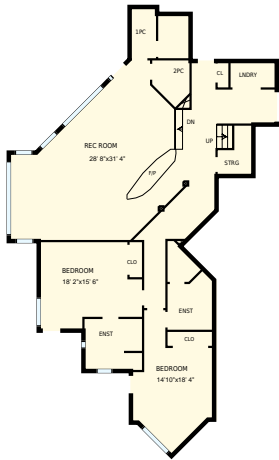

Sunshine Retreat

Total Exterior Area Above Grade 4837 sq. ft.

1st Floor
Exterior Area 2785 sq. ft.

2nd Floor
Exterior Area 2052 sq. ft.

Basement
Exterior Area 2092 sq. ft.

Colored regions are included in total floor area. All room dimensions and floor areas must be considered approximate and are subject to independent verification. For method of measurement please see <https://youriguide.com/measure/>.

Sunshine Retreat

PREPARED FOR:
Rockies Rentals

1st Floor

Interior Area 2606 sq. ft.
Exterior Area 2785 sq. ft.

Included Area

PREPARED:
Sep, 2017

Colored regions are included in total floor area. All room dimensions and floor areas must be considered approximate and are subject to independent verification. For method of measurement please see <https://youriguide.com/measure/>.

Sunshine Retreat

PREPARED FOR:
Rockies Rentals

2nd Floor

Interior Area 1902 sq. ft.
Exterior Area 2052 sq. ft.

 Included Area

PREPARED:
Sep, 2017

Colored regions are included in total floor area. All room dimensions and floor areas must be considered approximate and are subject to independent verification. For method of measurement please see <https://youriguide.com/measure/>.

Sunshine Retreat

PREPARED FOR:
Rockies Rentals

Basement

Interior Area 1974 sq. ft.
Exterior Area 2092 sq. ft.

 Included Area

PREPARED:
Sep, 2017

Colored regions are included in total floor area. All room dimensions and floor areas must be considered approximate and are subject to independent verification. For method of measurement please see <https://youriguide.com/measure/>.