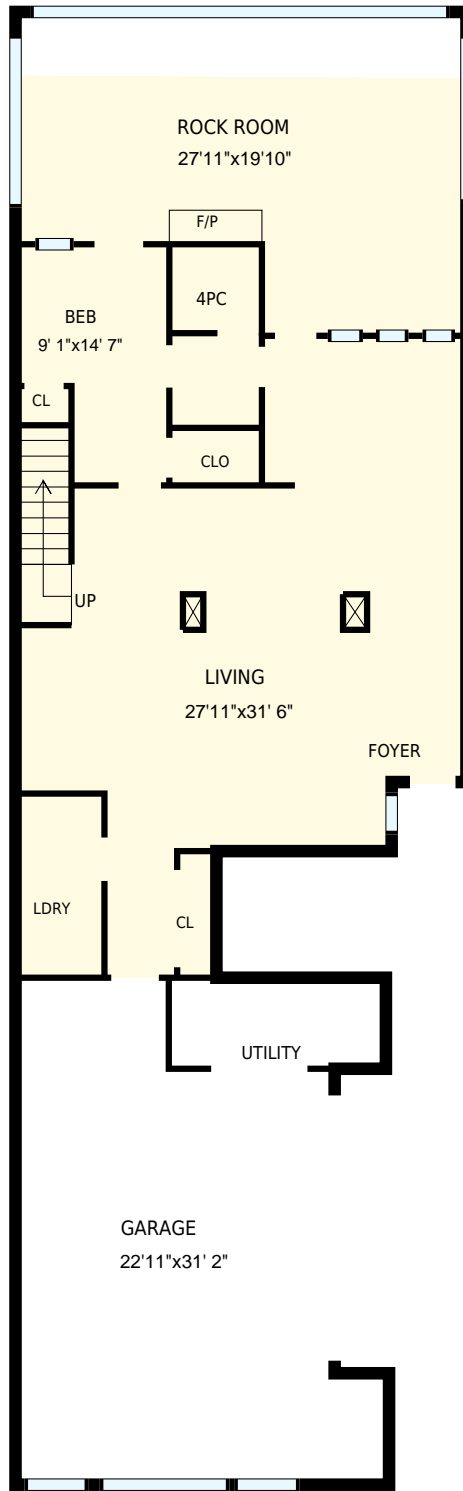

Rundle Vista Canmore, AB

Total Exterior Area Above Grade 4682 sq. ft.

1st Floor
Exterior Area 1509 sq. ft.

2nd Floor
Exterior Area 1973 sq. ft.

3rd Floor
Exterior Area 1200 sq. ft.

Rundle Vista Canmore, AB

PREPARED FOR:
Rockies Rentals

1st Floor

Interior Area 1426 sq. ft.
Exterior Area 1509 sq. ft.

 Included Area

PREPARED:
Sep, 2017

Colored regions are included in total floor area. All room dimensions and floor areas must be considered approximate and are subject to independent verification. For method of measurement please see <https://youriguide.com/measure/>.

Rundle Vista Canmore, AB 2nd Floor		PREPARED FOR: Rockies Rentals
Interior Area Exterior Area	1861 sq. ft. 1973 sq. ft.	PREPARED: Sep, 2017
Colored regions are included in total floor area. All room dimensions and floor areas must be considered approximate and are subject to independent verification. For method of measurement please see https://youriguide.com/measure/ .		

Rundle Vista Canmore, AB

PREPARED FOR:
Rockies Rentals

3rd Floor

Interior Area 1099 sq. ft.
Exterior Area 1200 sq. ft.

 Included Area

PREPARED:
Sep, 2017

Colored regions are included in total floor area. All room dimensions and floor areas must be considered approximate and are subject to independent verification. For method of measurement please see <https://youriguide.com/measure/>.