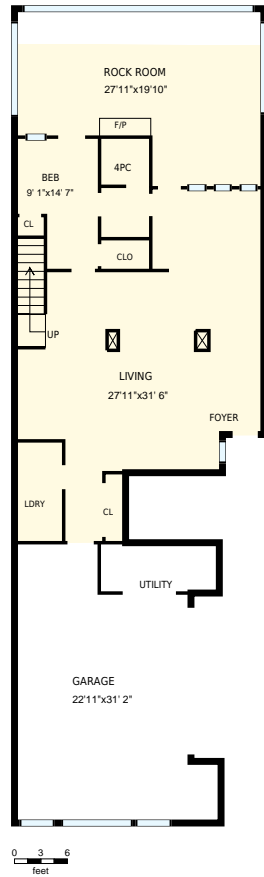

Rundle Vista Canmore, AB

Total Exterior Area Above Grade 4682 sq. ft.

1st Floor
Exterior Area 1509 sq. ft.

2nd Floor
Exterior Area 1973 sq. ft.

3rd Floor
Exterior Area 1200 sq. ft.

Rundle Vista Canmore, AB

PREPARED FOR:
Rockies Rentals

1st Floor

Interior Area 1426 sq. ft.
Exterior Area 1509 sq. ft.

 Included Area

PREPARED:
Sep, 2017

Colored regions are included in total floor area. All room dimensions and floor areas must be considered approximate and are subject to independent verification. For method of measurement please see <https://youriguide.com/measure/>.

Rundle Vista Canmore, AB 2nd Floor		PREPARED FOR: Rockies Rentals
Interior Area Exterior Area	1861 sq. ft. 1973 sq. ft.	PREPARED: Sep, 2017
Colored regions are included in total floor area. All room dimensions and floor areas must be considered approximate and are subject to independent verification. For method of measurement please see https://youriguide.com/measure/ .		

Rundle Vista Canmore, AB

PREPARED FOR:
Rockies Rentals

3rd Floor

Interior Area 1099 sq. ft.
Exterior Area 1200 sq. ft.

 Included Area

PREPARED:
Sep, 2017

Colored regions are included in total floor area. All room dimensions and floor areas must be considered approximate and are subject to independent verification. For method of measurement please see <https://youriguide.com/measure/>.