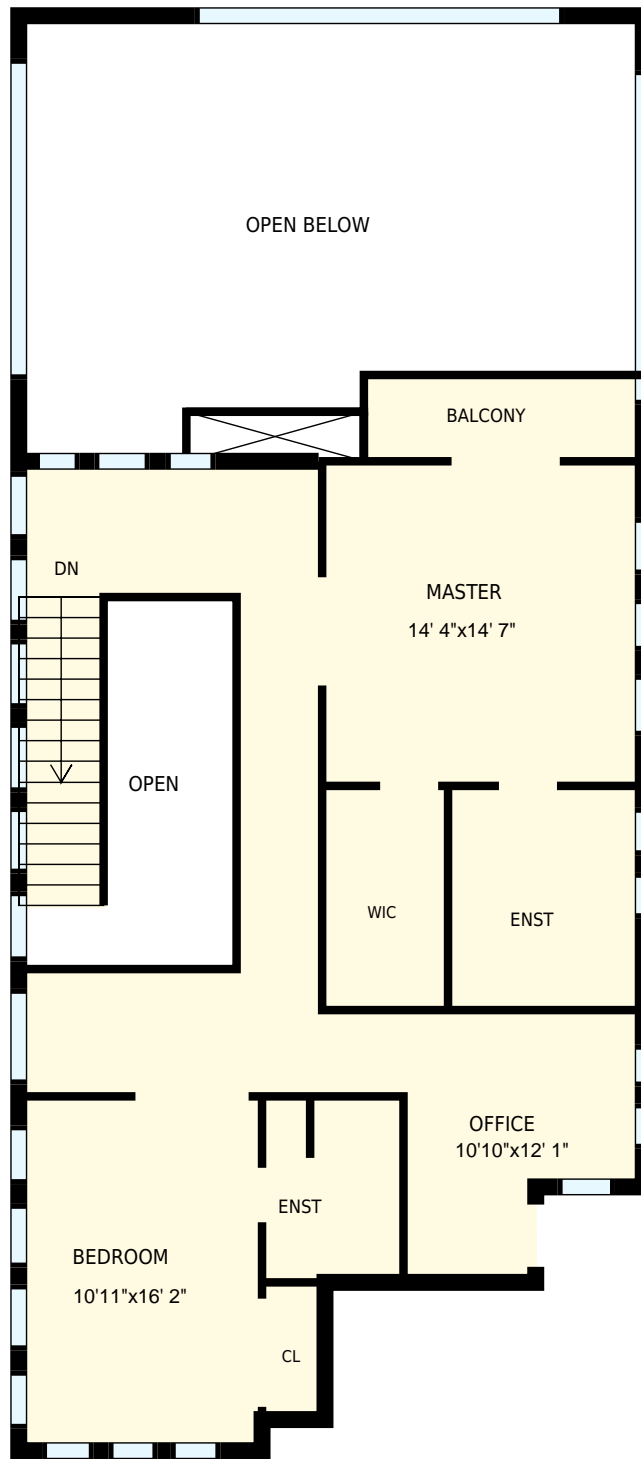

Rundle Vista Canmore, AB

Total Exterior Area Above Grade 4682 sq. ft.

1st Floor
Exterior Area 1509 sq. ft.

2nd Floor
Exterior Area 1973 sq. ft.

3rd Floor
Exterior Area 1200 sq. ft.

Rundle Vista Canmore, AB

PREPARED FOR:
Rockies Rentals

1st Floor

Interior Area 1426 sq. ft.
Exterior Area 1509 sq. ft.

 Included Area

PREPARED:
Sep, 2017

Colored regions are included in total floor area. All room dimensions and floor areas must be considered approximate and are subject to independent verification. For method of measurement please see <https://youriguide.com/measure/>.

Rundle Vista Canmore, AB 2nd Floor		PREPARED FOR: Rockies Rentals
Interior Area Exterior Area	1861 sq. ft. 1973 sq. ft.	PREPARED: Sep, 2017
Colored regions are included in total floor area. All room dimensions and floor areas must be considered approximate and are subject to independent verification. For method of measurement please see https://youriguide.com/measure/ .		

Rundle Vista Canmore, AB

PREPARED FOR:
Rockies Rentals

3rd Floor

Interior Area 1099 sq. ft.
Exterior Area 1200 sq. ft.

 Included Area

PREPARED:
Sep, 2017

Colored regions are included in total floor area. All room dimensions and floor areas must be considered approximate and are subject to independent verification. For method of measurement please see <https://youriguide.com/measure/>.