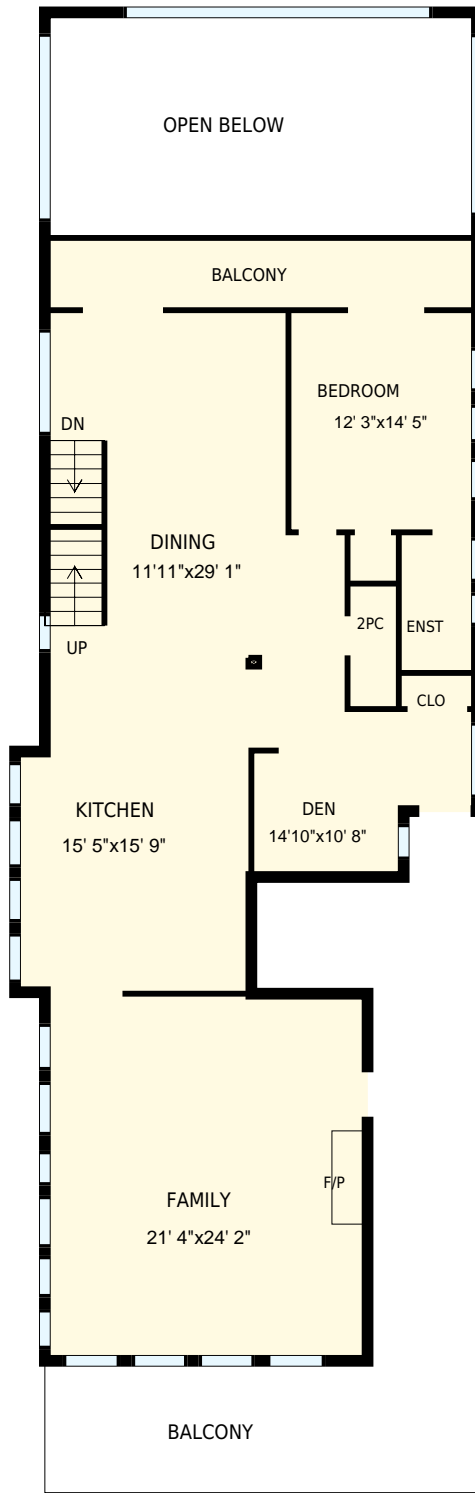

Rundle Vista Canmore, AB

Total Exterior Area Above Grade 4682 sq. ft.

1st Floor
Exterior Area 1509 sq. ft.

2nd Floor
Exterior Area 1973 sq. ft.

3rd Floor
Exterior Area 1200 sq. ft.

Rundle Vista Canmore, AB

PREPARED FOR:
Rockies Rentals

1st Floor

Interior Area 1426 sq. ft.
Exterior Area 1509 sq. ft.

 Included Area

PREPARED:
Sep, 2017

Colored regions are included in total floor area. All room dimensions and floor areas must be considered approximate and are subject to independent verification. For method of measurement please see <https://youriguide.com/measure/>.

Rundle Vista Canmore, AB 2nd Floor		PREPARED FOR: Rockies Rentals
Interior Area Exterior Area	1861 sq. ft. 1973 sq. ft.	PREPARED: Sep, 2017
Colored regions are included in total floor area. All room dimensions and floor areas must be considered approximate and are subject to independent verification. For method of measurement please see https://youriguide.com/measure/ .		

Rundle Vista Canmore, AB

PREPARED FOR:
Rockies Rentals

3rd Floor

Interior Area 1099 sq. ft.
Exterior Area 1200 sq. ft.

 Included Area

PREPARED:
Sep, 2017

Colored regions are included in total floor area. All room dimensions and floor areas must be considered approximate and are subject to independent verification. For method of measurement please see <https://youriguide.com/measure/>.