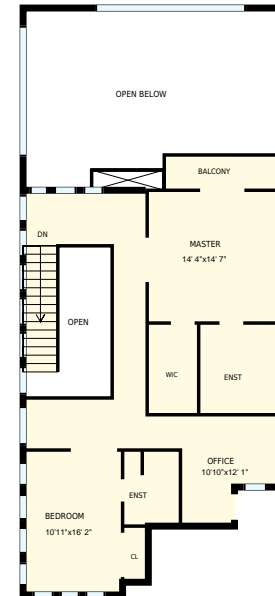

Rundle Vista Canmore, AB

Total Exterior Area Above Grade 4682 sq. ft.

1st Floor
Exterior Area 1509 sq. ft.

2nd Floor
Exterior Area 1973 sq. ft.

3rd Floor
Exterior Area 1200 sq. ft.

Rundle Vista Canmore, AB

PREPARED FOR:
Rockies Rentals

1st Floor

Interior Area 1426 sq. ft.
Exterior Area 1509 sq. ft.

 Included Area

PREPARED:
Sep, 2017

Colored regions are included in total floor area. All room dimensions and floor areas must be considered approximate and are subject to independent verification. For method of measurement please see <https://youriguide.com/measure/>.

Rundle Vista Canmore, AB 2nd Floor		PREPARED FOR: Rockies Rentals
Interior Area Exterior Area	1861 sq. ft. 1973 sq. ft.	PREPARED: Sep, 2017
Colored regions are included in total floor area. All room dimensions and floor areas must be considered approximate and are subject to independent verification. For method of measurement please see https://youriguide.com/measure/ .		

Rundle Vista Canmore, AB

PREPARED FOR:
Rockies Rentals

3rd Floor

Interior Area 1099 sq. ft.
Exterior Area 1200 sq. ft.

 Included Area

PREPARED:
Sep, 2017

Colored regions are included in total floor area. All room dimensions and floor areas must be considered approximate and are subject to independent verification. For method of measurement please see <https://youriguide.com/measure/>.