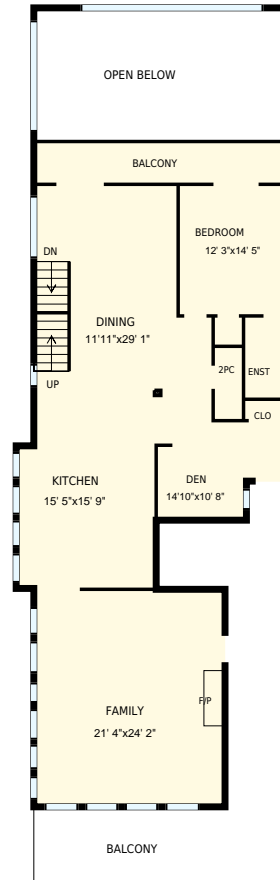

Rundle Vista Canmore, AB

Total Exterior Area Above Grade 4682 sq. ft.

1st Floor
Exterior Area 1509 sq. ft.

2nd Floor
Exterior Area 1973 sq. ft.

3rd Floor
Exterior Area 1200 sq. ft.

Rundle Vista Canmore, AB

PREPARED FOR:
Rockies Rentals

1st Floor

Interior Area 1426 sq. ft.
Exterior Area 1509 sq. ft.

 Included Area

PREPARED:
Sep, 2017

Colored regions are included in total floor area. All room dimensions and floor areas must be considered approximate and are subject to independent verification. For method of measurement please see <https://youriguide.com/measure/>.

Rundle Vista Canmore, AB 2nd Floor		PREPARED FOR: Rockies Rentals
Interior Area Exterior Area	1861 sq. ft. 1973 sq. ft.	PREPARED: Sep, 2017
Colored regions are included in total floor area. All room dimensions and floor areas must be considered approximate and are subject to independent verification. For method of measurement please see https://youriguide.com/measure/ .		

Rundle Vista Canmore, AB

PREPARED FOR:
Rockies Rentals

3rd Floor

Interior Area 1099 sq. ft.
Exterior Area 1200 sq. ft.

 Included Area

PREPARED:
Sep, 2017

Colored regions are included in total floor area. All room dimensions and floor areas must be considered approximate and are subject to independent verification. For method of measurement please see <https://youriguide.com/measure/>.