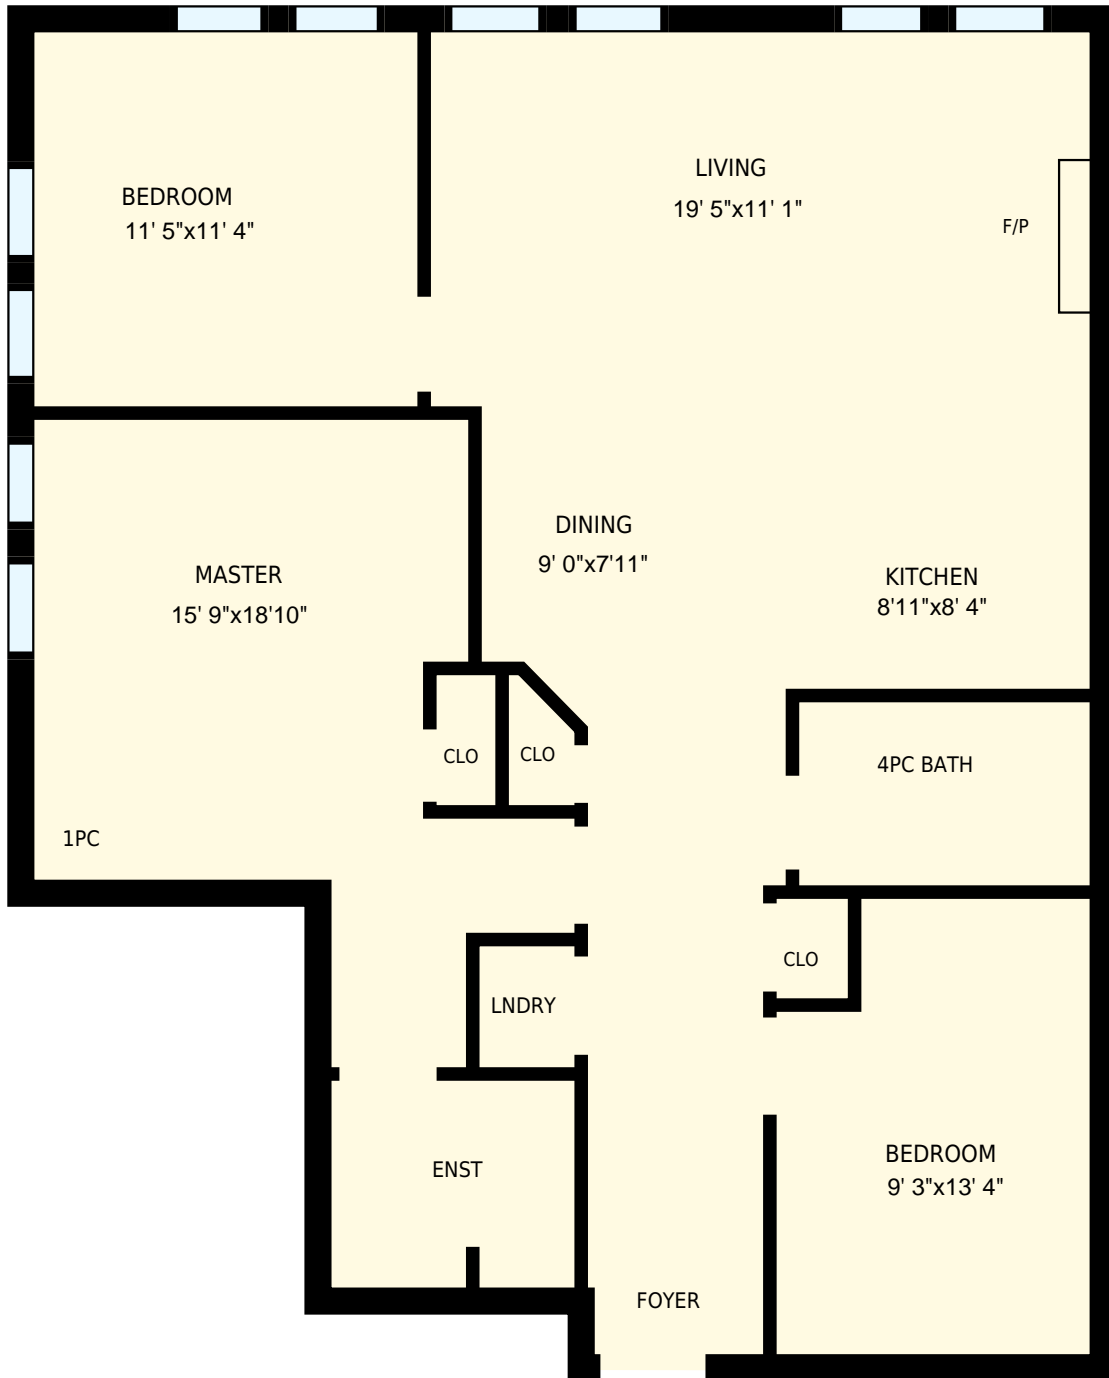

Panorama Plaza 234

Total Exterior Area Above Grade 1142 sq. ft.

Main Floor
Exterior Area 1142 sq. ft.

Panorama Plaza 234

PREPARED FOR:
Rockies Rentals

Main Floor

Interior Area 1082 sq. ft.
Exterior Area 1142 sq. ft.

 Included Area

PREPARED:
Jul, 2017

Colored regions are included in total floor area. All room dimensions and floor areas must be considered approximate and are subject to independent verification. For method of measurement please see <https://youriguide.com/measure/>.