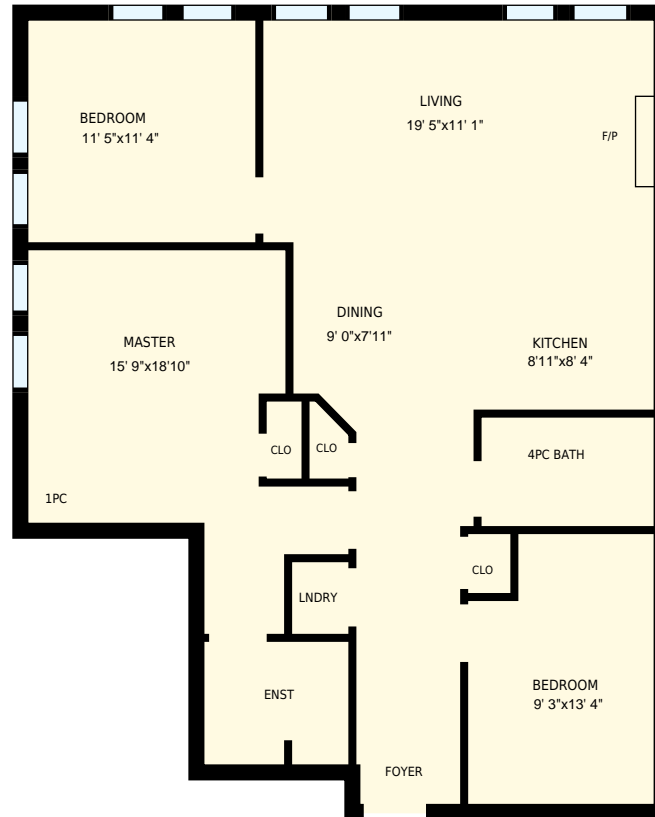

Panorama Plaza 234

Total Exterior Area Above Grade 1142 sq. ft.

Main Floor
Exterior Area 1142 sq. ft.

Panorama Plaza 234

PREPARED FOR:
Rockies Rentals

Main Floor

Interior Area 1082 sq. ft.
Exterior Area 1142 sq. ft.

 Included Area

PREPARED:
Jul, 2017

Colored regions are included in total floor area. All room dimensions and floor areas must be considered approximate and are subject to independent verification. For method of measurement please see <https://youriguide.com/measure/>.