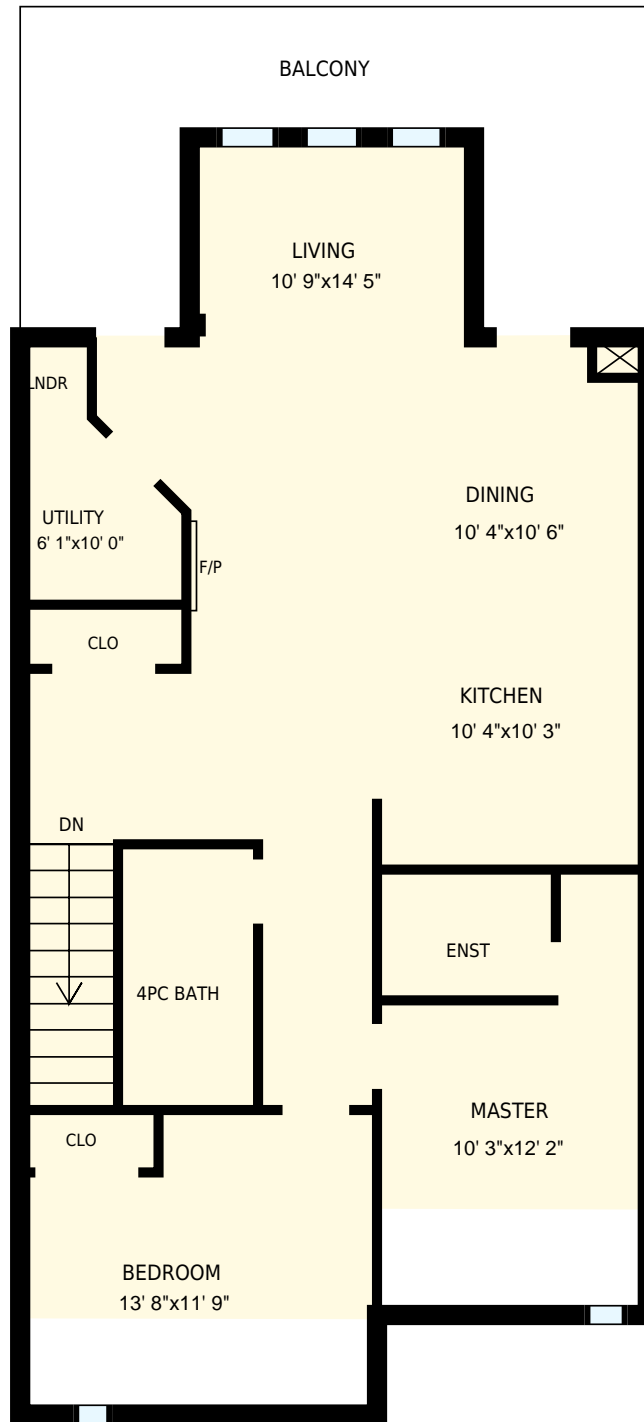

Summit Place 5B

Ground Floor

Mainfloor

Colored regions are included in total floor area. All room dimensions and floor areas must be considered approximate and are subject to independent verification. For method of measurement please see <https://youriguide.com/measure/>.

Summit Place 5B
Ground Floor

PREPARED FOR:
Rockies Rentals

Interior Area 64 sq. ft.
Exterior Area

Included Area

PREPARED:
Aug, 2017

Colored regions are included in total floor area. All room dimensions and floor areas must be considered approximate and are subject to independent verification. For method of measurement please see <https://youriguide.com/measure/>.

Summit Place 5B

PREPARED FOR:
Rockies Rentals

Mainfloor

Interior Area 954 sq. ft.
Exterior Area

 Included Area

PREPARED:
Aug, 2017

Colored regions are included in total floor area. All room dimensions and floor areas must be considered approximate and are subject to independent verification. For method of measurement please see <https://youriguide.com/measure/>.