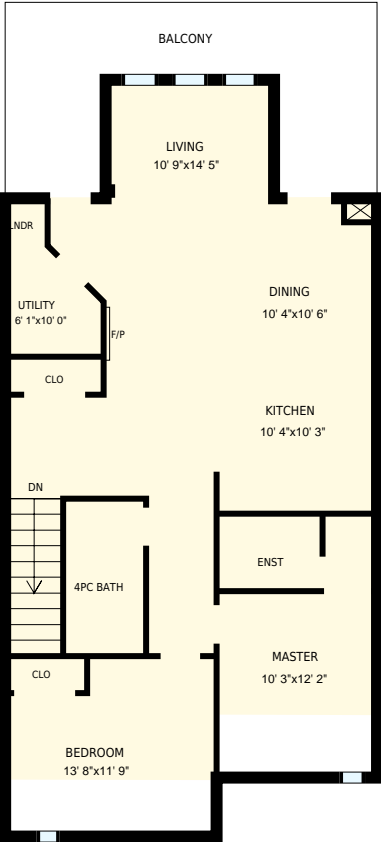

Summit Place 5B

Ground Floor

Mainfloor

Colored regions are included in total floor area. All room dimensions and floor areas must be considered approximate and are subject to independent verification. For method of measurement please see <https://youriguide.com/measure/>.

Summit Place 5B
Ground Floor

PREPARED FOR:
Rockies Rentals

Interior Area 64 sq. ft.
Exterior Area

Included Area

PREPARED:
Aug, 2017

Colored regions are included in total floor area. All room dimensions and floor areas must be considered approximate and are subject to independent verification. For method of measurement please see <https://youriguide.com/measure/>.

Summit Place 5B

PREPARED FOR:
Rockies Rentals

Mainfloor

Interior Area 954 sq. ft.
Exterior Area

 Included Area

PREPARED:
Aug, 2017

Colored regions are included in total floor area. All room dimensions and floor areas must be considered approximate and are subject to independent verification. For method of measurement please see <https://youriguide.com/measure/>.