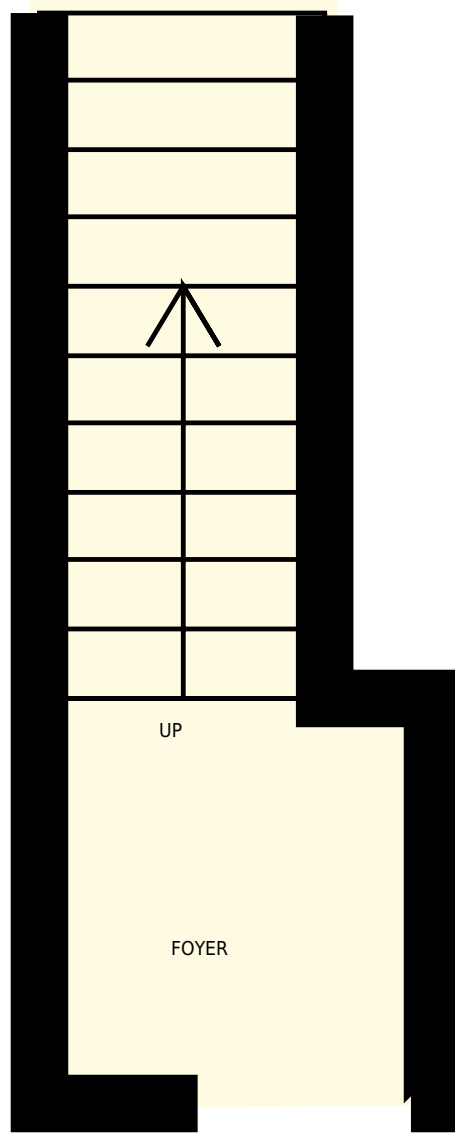

Summit Place 5B

Ground Floor

Mainfloor

Colored regions are included in total floor area. All room dimensions and floor areas must be considered approximate and are subject to independent verification. For method of measurement please see <https://youriguide.com/measure/>.

Summit Place 5B
Ground Floor

PREPARED FOR:
Rockies Rentals

Interior Area 64 sq. ft.
Exterior Area

Included Area

PREPARED:
Aug, 2017

Colored regions are included in total floor area. All room dimensions and floor areas must be considered approximate and are subject to independent verification. For method of measurement please see <https://youriguide.com/measure/>.

Summit Place 5B

PREPARED FOR:
Rockies Rentals

Mainfloor

Interior Area 954 sq. ft.
Exterior Area

 Included Area

PREPARED:
Aug, 2017

Colored regions are included in total floor area. All room dimensions and floor areas must be considered approximate and are subject to independent verification. For method of measurement please see <https://youriguide.com/measure/>.